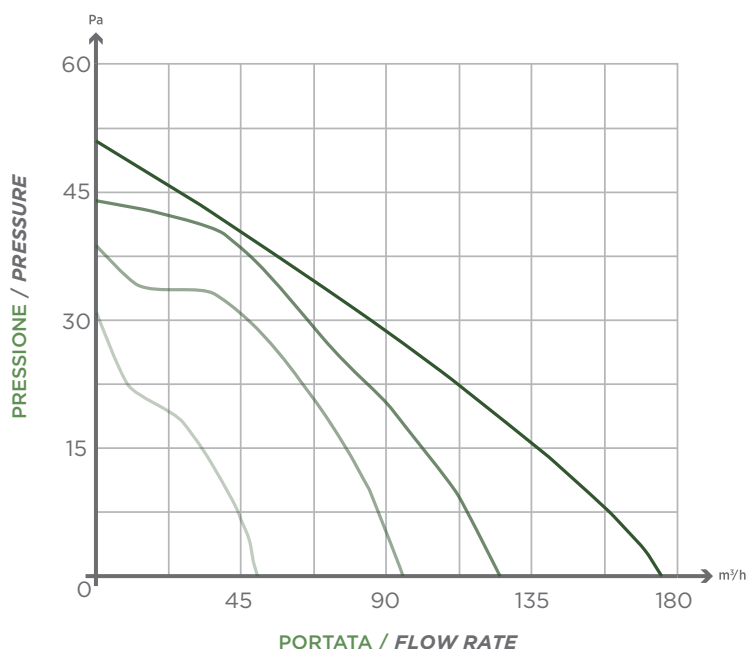

• POSIZIONAMENTO:

A parete, a soffitto, a vetro con kit opzionale

Axial fans to extract air directly outside or through short ducting also suitable for glass application with optional glass kit.

- Operating indicator light;
- "Snap" assembly grid;
- Two fixing screws and click assembly of the grille for easy installation;
- Suitable for ducts Ø80-90-100-120 thank to the four interchangeable back conveyor;
- Made of ABS anti-UV;
- Ball bearing DC motor, for a long life and a low power consumption;
- Versions: Base, Timer, HT;
- IPX4 protected;
- 45°C working temperature;
- Glass kit (optional)

• POSITIONING:

Wall, ceiling and glass mounting with optional kit

CE IPX4 T 45

DATI PRESTAZIONALI - PERFORMING DATA

Modello Model	MULTI Ø 80			MULTI Ø 90			MULTI Ø 100			MULTI Ø 120		
	Portata max Max flow rate (m³/h)	Potenza Power (W)	Rumorosità Noise dB(A)_{3m}	Portata max Max flow rate (m³/h)	Potenza Power (W)	Rumorosità Noise dB(A)_{3m}	Portata max Max flow rate (m³/h)	Potenza Power (W)	Rumorosità Noise dB(A)_{3m}	Portata max Max flow rate (m³/h)	Potenza Power (W)	Rumorosità Noise dB(A)_{3m}
MULTI 10/4	50	4,9	33	95	6,4	33	125	6,4	33	175	6,9	33